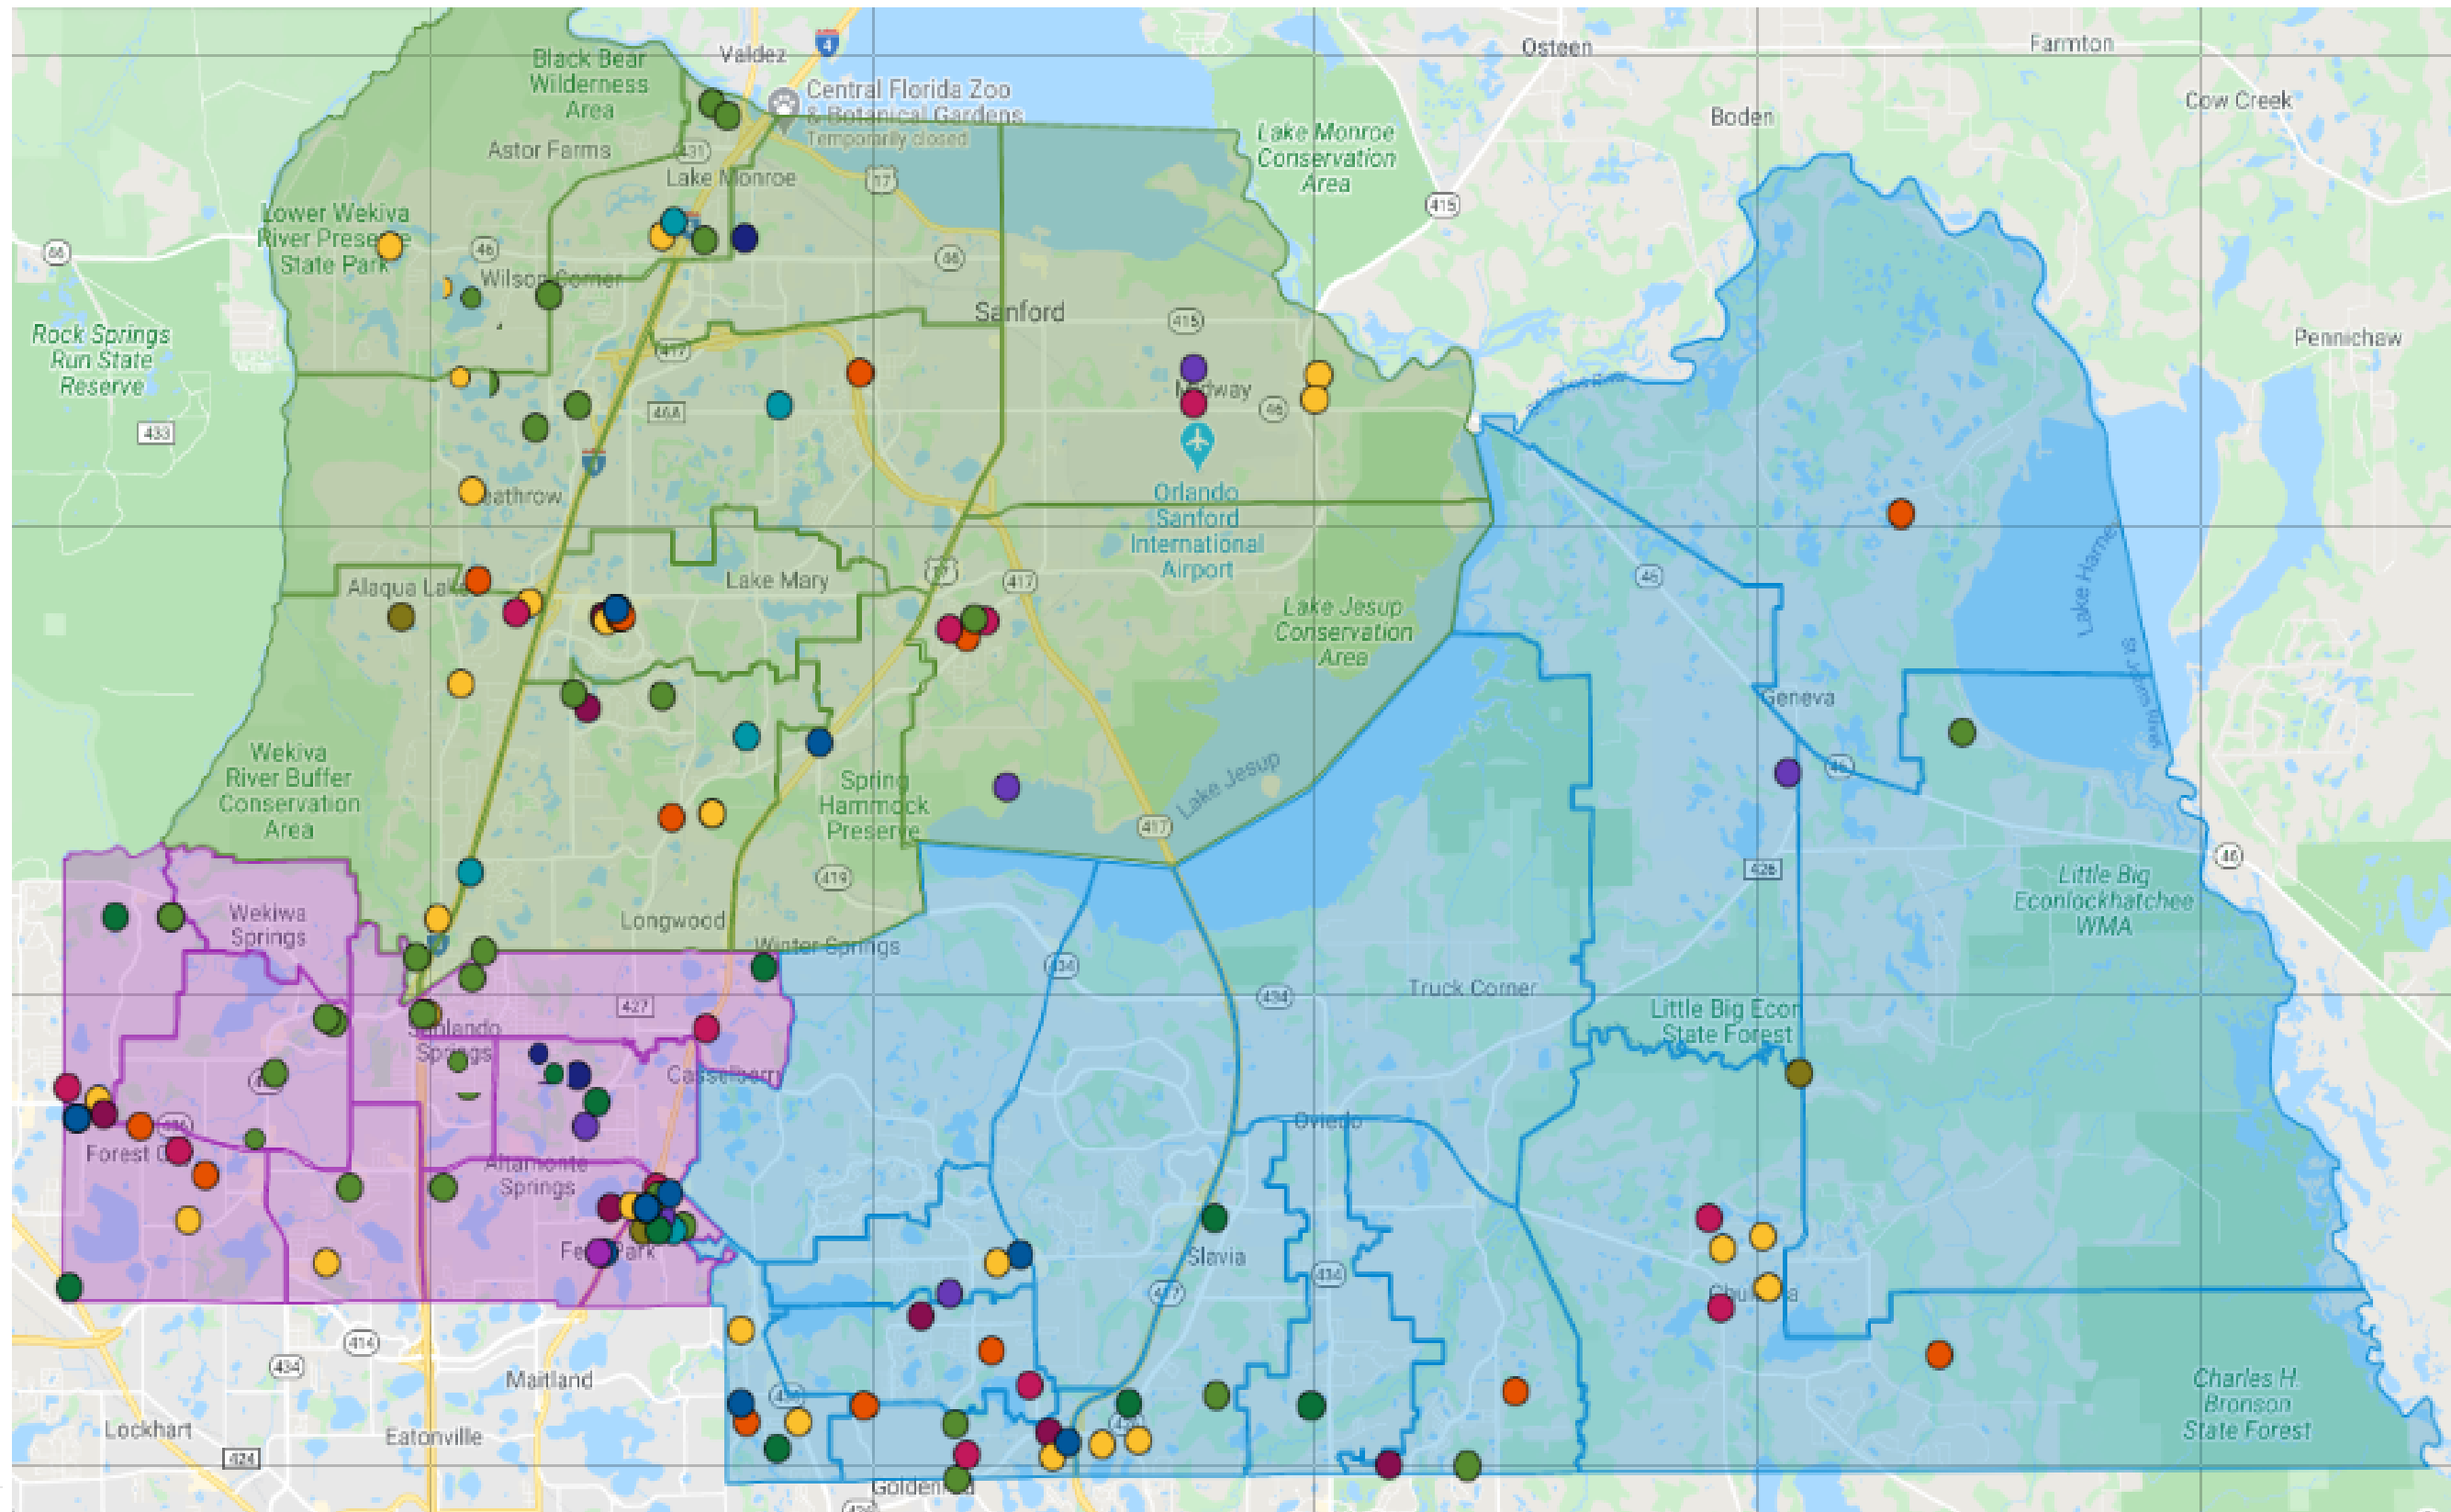

Seminole County Sheriff's Office

Part I Crimes

April 1 - 30, 2020

- ALL OTHER LARCENY
- LARCENY-THEFT FROM MOTOR VEHICLE/NO PARTS
- LARCENY-RETAIL THEFT/SHOPLIFTING
- BURGLARY
- MOTOR VEHICLE THEFT
- LARCENY-THEFT OF MOTOR VEHICLE PARTS/ACCESSORIES
- AGGRAVATED ASSAULT
- LARCENY-THEFT OF BICYCLES
- FORCIBLE RAPE
- ROBBERY
- HOMICIDE
- FORCIBLE FONDLING

Please note that this map does not include incidents in which addresses could not be verified or geocoded.